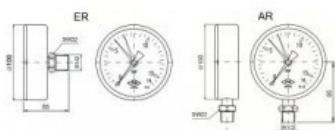

PRESSURE GAUGES 16 BAR - 2 POINTERS

TECHNICAL DATA

Instrument range: 0-16 bar

Scale division: 0.5 bar

Pointer: black plus 2 marking pointers, red, individually adjustable

Mechanism: bourdon tube with damping

Temperature range: -20 °C up to +50 °C

Type AR: Radial

Type ER: Back

Housing: steel, varnished black

Glass: PMMA glass transparent, UV resistant

Connection: R1/2-DIN3858, brass

Scale: Black

APPROVALS