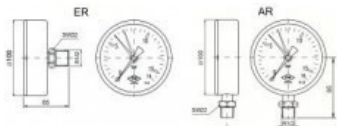

PRESSURE GAUGES 16 BAR - 2 POINTERS

TECHNICAL DATA

Instrument range: 0-16 bar

Scale division: 0.5 bar

Pointer: black plus 2 marking pointers, red, individually adjustable

Mechanism: bourdon tube with damping

Temperature range: -20 °C up to +50 °C

Type AR: Radial

Type ER: Back

Housing: steel, varnished black

Glass: PMMA glass transparent, UV resistant

Connection: R1/2-DIN3858, brass

Scale: Black

APPROVALS